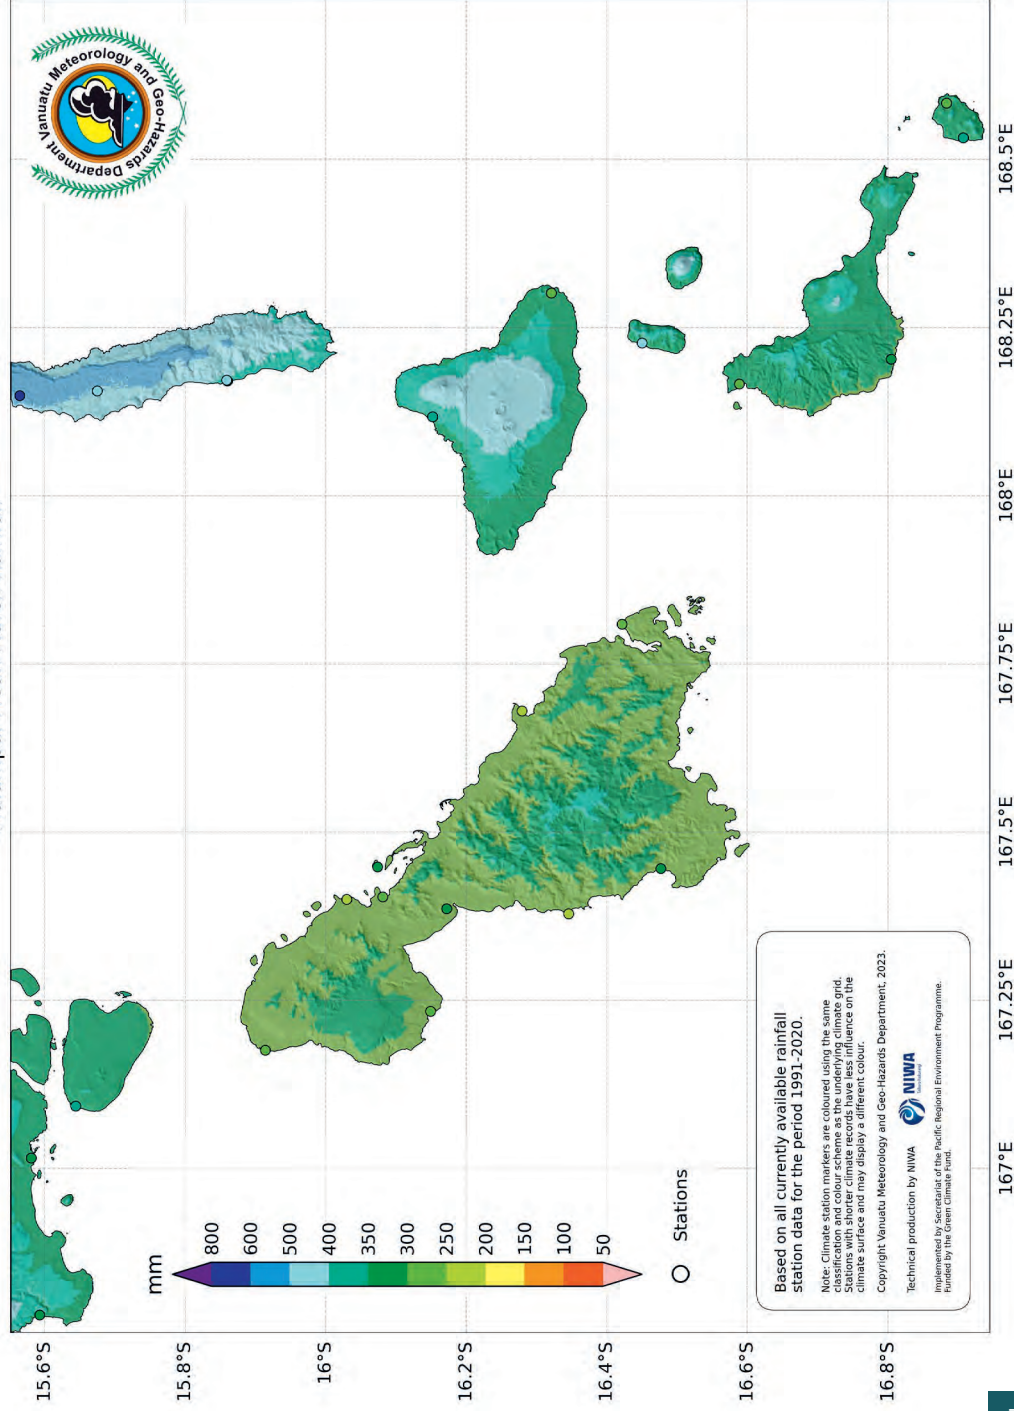

Malampa: Mean March Rainfall