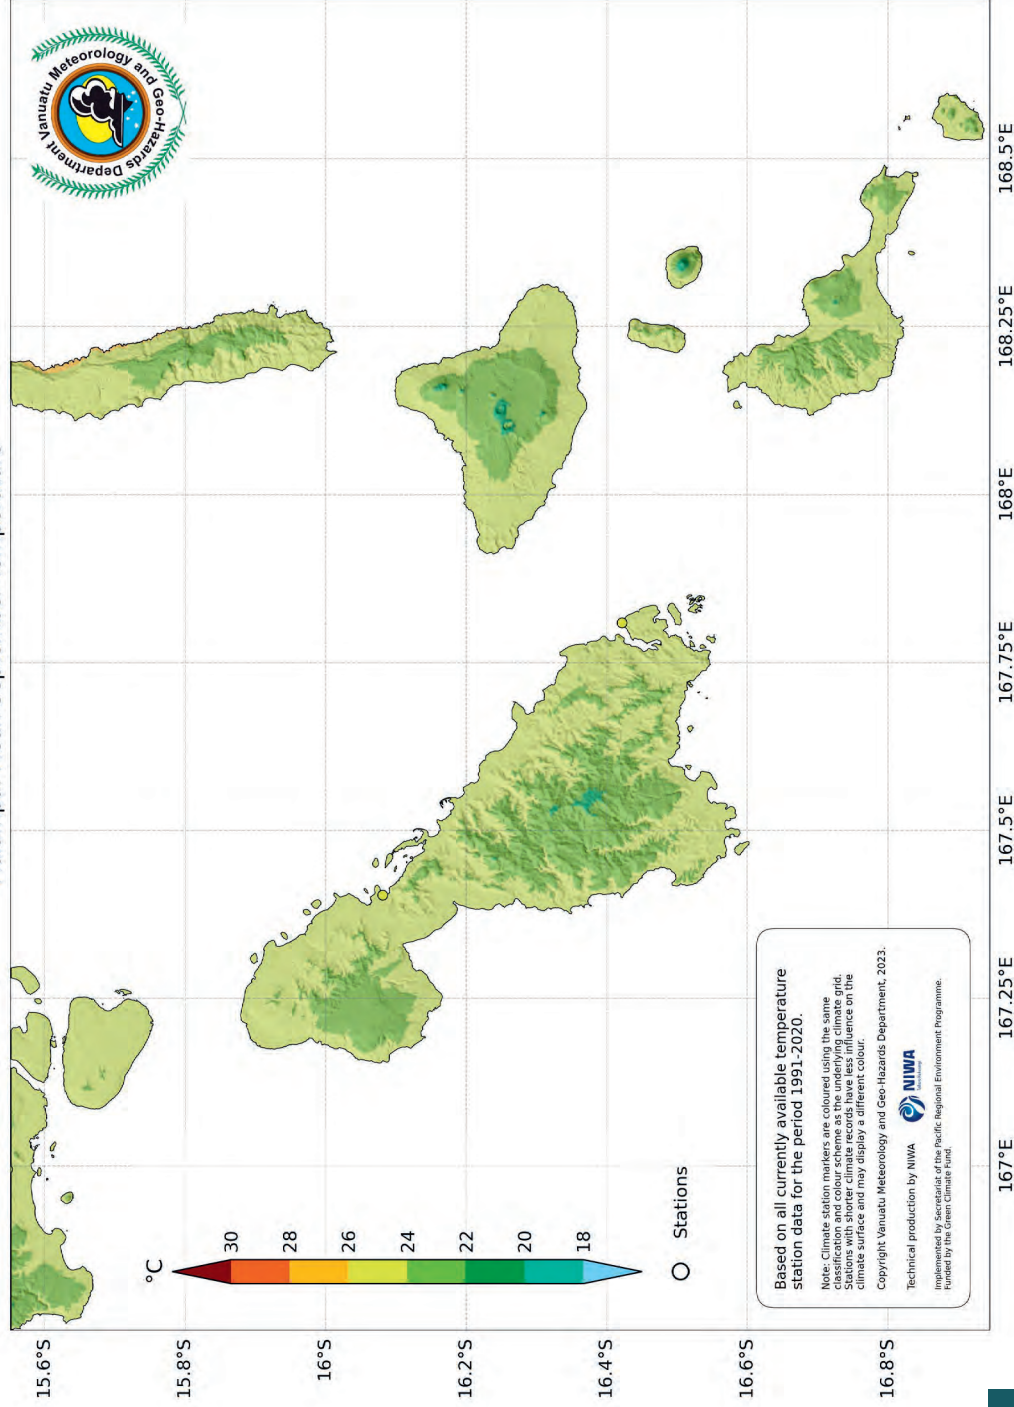

Malampa: Mean September Temperature