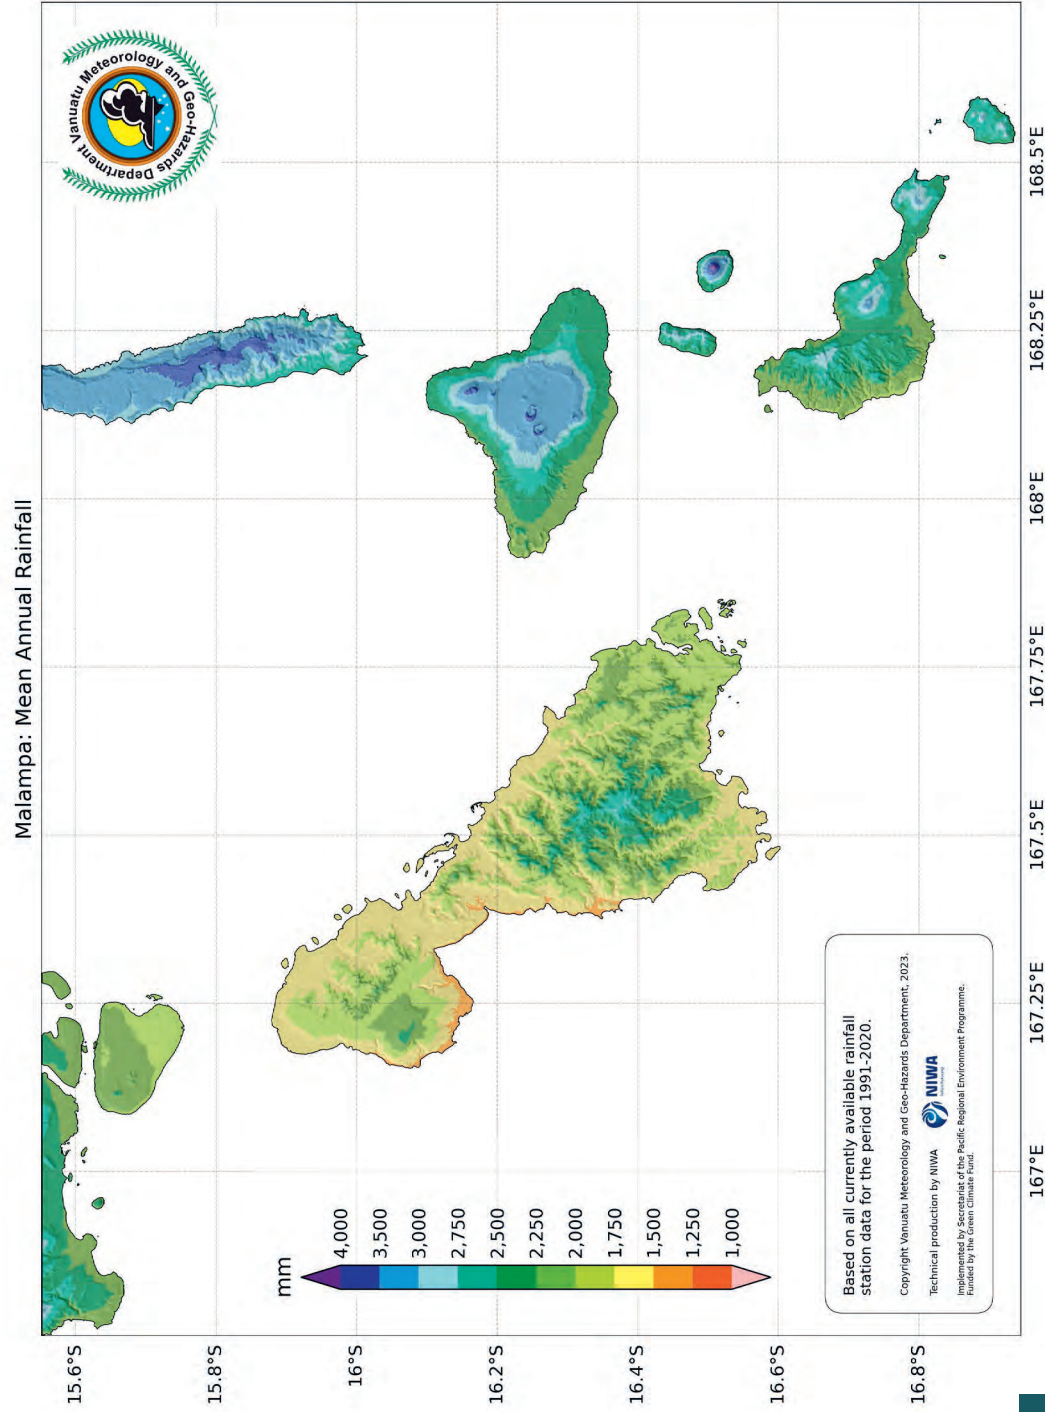

Annual mean rainfall MALAMPA