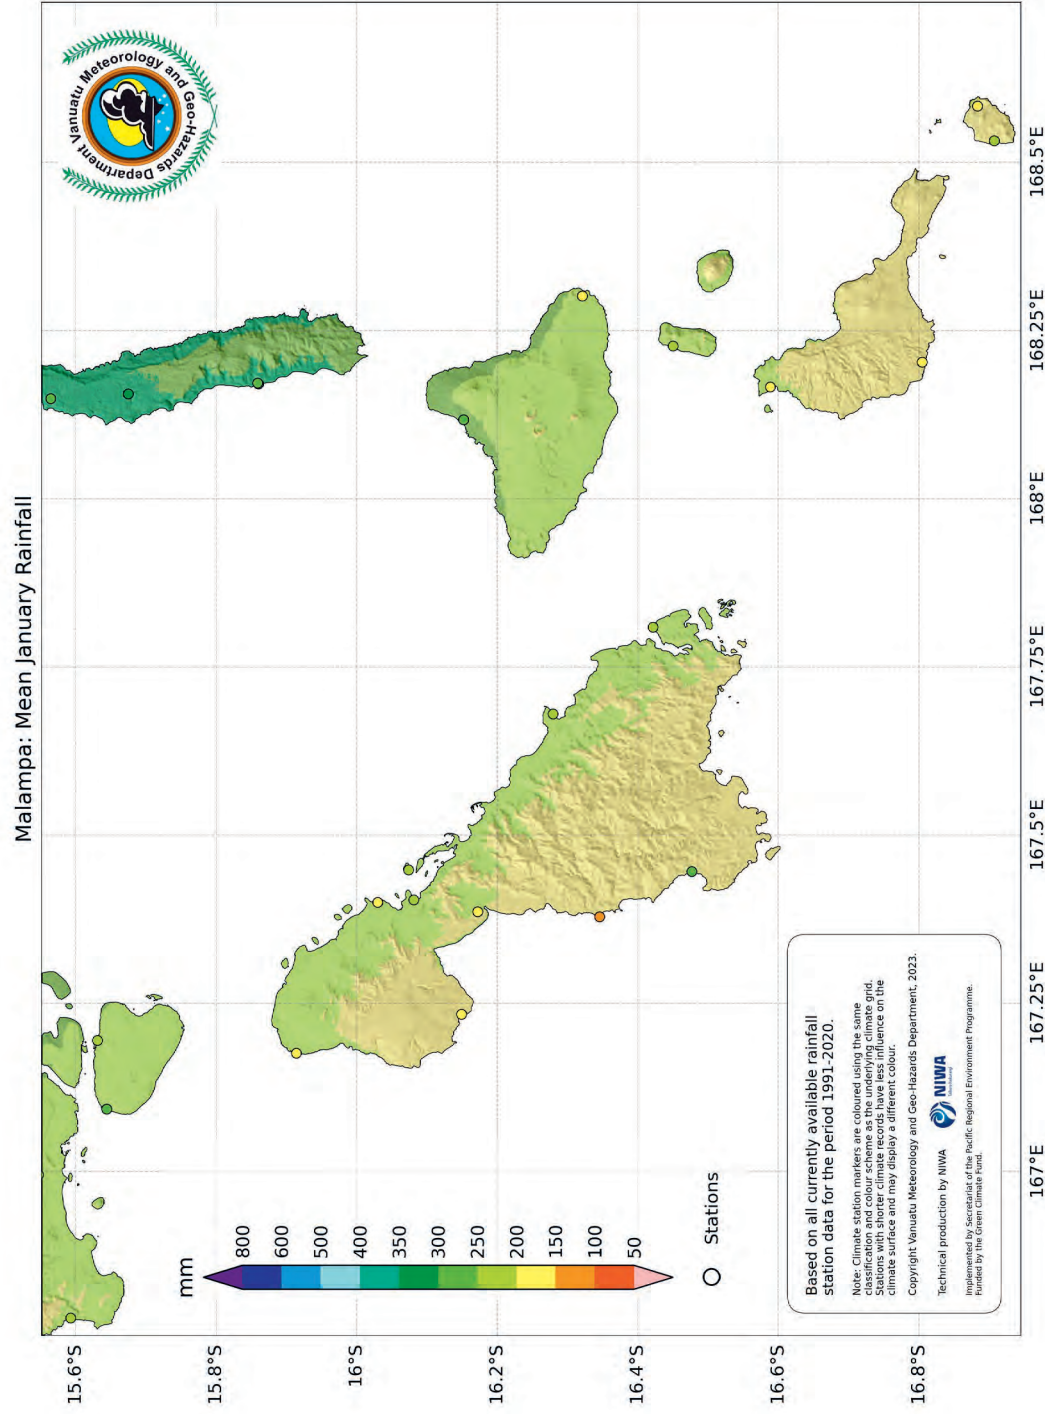

Monthly mean rainfall MALAMPA